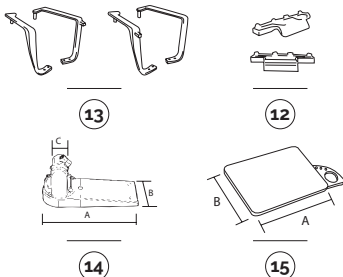

logan

slide/tablet accessories

main component sizes