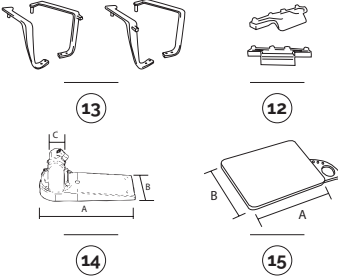

SLIM
bench arm

plastic

metal

aluminium

optionals

logan

bench/tablet accessories

main component sizes