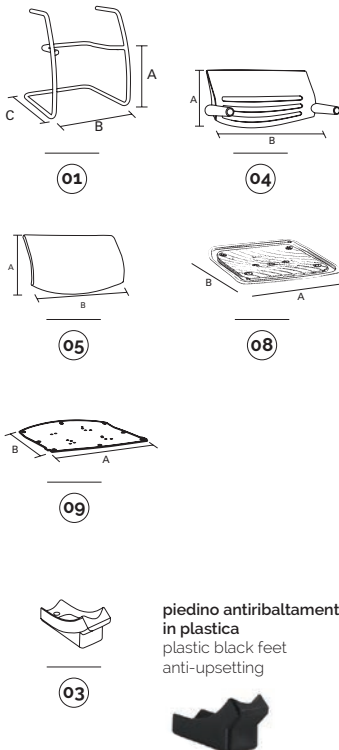

main component sizes

optionals

01 moon-base a slitta in tubo asform d.25 tappi esclusi
moon-slide frame pipe d. 25 without caps

code	finishing	q.kit	q.pack	a	b	c	kg.x1	vol.x1
110503-120	● nero/black	x1	36	450	560	550	4,80	mc. 0,045
110504-120	● grigio/grey ikea 4	x1	36	450	560	550	4,80	mc. 0,045
110510-120	● cromato/chrome	x1	36	450	560	550	4,80	mc. 0,045

02 p2p-pinza due pioli in polietilene nera
p2p-two pins pliers in black polythene

code	finishing	q.kit
134003-003	● nero/black	x6

03 piedino antiribaltamento in plastica
plastic black feet anti-upsetting

code	finishing	q.kit	q.pack
134303-006	● nero/black	x2	100

04 moon-schienale esterno portante con accessori
moon-inside back carrier with accessories

code	finishing	q.kit	q.pack	a	b	kg.x1	vol.x1
132103-052	● nero/black	x1	12	270	510	1,60	mc. 0,017
132105-052	○ bianco/white	x1	12	270	510	1,60	mc. 0,017

05 moon-pannello schienale da tappezzare
moon-back pannel for upholstery

code	finishing	q.kit	q.pack	a	b	kg.x1	vol.x1
132103-053	● nero/black	x1	20	300	400	0,29	mc. 0,003

06 vite hilo tlb+ 5x12 clipper zincata nera
screw hilo tlb+ 5x12 clipper zinc black

code	finishing	q.kit
117803-151	● nero/black	x6

07 coprivite clipper in plastica
screw cover clipper in plastic

code	finishing	q.kit
134403-200	● nero/black	x6
134405-200	○ bianco/white	x6

08 moon-sedile interno da tappezzare
moon-inside seat to be upholstered

code	finishing	q.kit	q.pack	a	b	kg.x1	vol.x1
132203-061	● nero/black	x1	10	490	470	1,90	mc. 0,011

09 moon-sottosedile esterno plastica nero + 8 viti
moon-external black plastic underseat + 8 screws

code	finishing	q.kit	q.pack	a	b	kg.x1	vol.x1
132203-064	● nero/black	x1	20	470	440	0,57	mc. 0,0025

piedino antiribaltamento in plastica
plastic black feet anti-upsetting