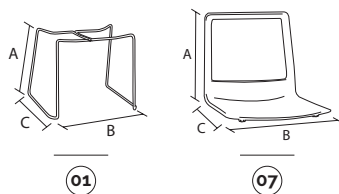

plastic colours

main component sizes

optipnals

01 feel-telaio a slitta in tondino d.12
feel-slide wire frame d.12

code	finishing	q.kit	q.pack	a	b	c	kg.x1	vol.x1
113410-057	● cromato/chrome	x1	100	460	530	470	3,75	mc. 0.03