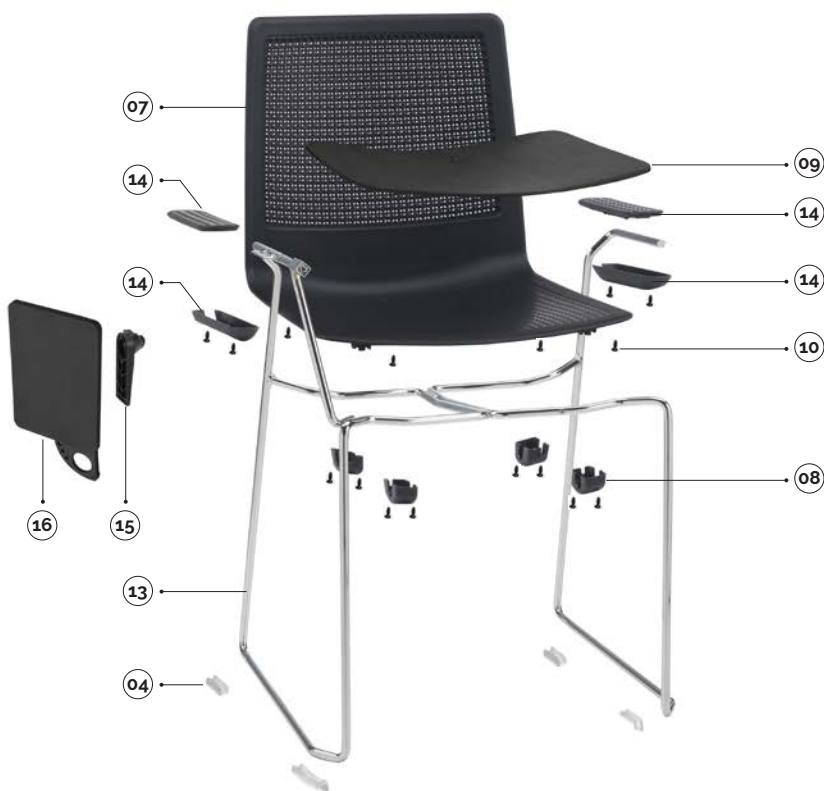

feel

slide w/writing tablet

plastic colours

- blu/blue ral5014
- arancio/orange ral2003
- nero/black ral9005
- verde/green pantone 7495el
- bianco/white 218
- grigio/grey ral7003
- sabbia/sand ral1019
- rosso/red ral527
- bianco autoestinguente/ fire retardant white 218

main component sizes

13

14

15

16

13 feel-telaio a slitta in tondino d.12 con braccioli e portatavoletta
feel-slide wire frame d.12 with arms and writing tablet hook

code	finishing	q.kit	q.pack	a	b	c	kg.x1	vol.x1
113410-072	● cromato/chrome right writing tablet hook	x1	30	460	530	470	5,00	mc. 0,07
113410-073	● cromato/chrome left writing tablet hook	x1	30	460	530	470	5,00	mc. 0,07

14 feel-coppia braccioli in plastica colorata per tavoletta + viti
feel-pair colored plastic arm for tablet + screws

code	finishing	q.kit	q.pack	a	b	kg.x1	vol.x1
131703-063	● nero/black ral9005	x1	20	right-left for tablet	200	30	0,16 mc. 0,0045
131703-064	● nero/black ral9005	x1	20	left-right for tablet	200	30	0,16 mc. 0,0045

15 spt2-snodo per tavoletta in termoplastica
spt2-thermoplastic writing tablet articulation

code	finishing	q.kit	q.pack	a	b	c	kg.x1	vol.x1
134003-039	● nero/black	x1	20	180	66	15x15	0,35	mc. 0,0006

16 tlt3-tavoletta ambidestro con portabicchiere e portapenne
tlt3-writing tablet with cup holder and pen tray

code	finishing	q.kit	q.pack	a	b	kg.x1	vol.x1
134003-041	● nero/black	x1	10	410	300		1,05 mc. 0,036

for the components below, see page 42

04 05 06 07 08 09 10

for all colour codes, see page 51

TLT
tablet

TLT2
tablet

TLT3
tablet

BEAN
tablet

TL02
tablet

SPT2
mechanism tablet

SPTA
mechanism antipanic

for writing tablet options, see page 242/243