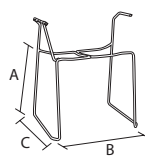

11

12

main component sizes

for the components below, see page 42

- 04 05 06 07 08 09 10

for all colour codes, see page 51

feel-carrello portasedie con accessori nero
feel-trolley for chairs with accessories black

main component sizes

13

14

15

16

13 feel-telaio a slitta in tondino d.12 con braccioli e portatavoletta
feel-slide wire frame d.12 with arms and writing tablet hook

code	finishing	q.kit	q.pack	a	b	c	kg.x1	vol.x1
113410-072	● cromato/chrome right writing tablet hook	x1	30	460	530	470	5,00	mc. 0,07
113410-073	● cromato/chrome left writing tablet hook	x1	30	460	530	470	5,00	mc. 0,07