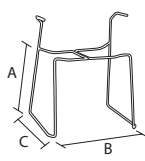

11

main component sizes

for the components below, see page 42

1. 04 05 06 07 08 09 10

for all colour codes, see page 51