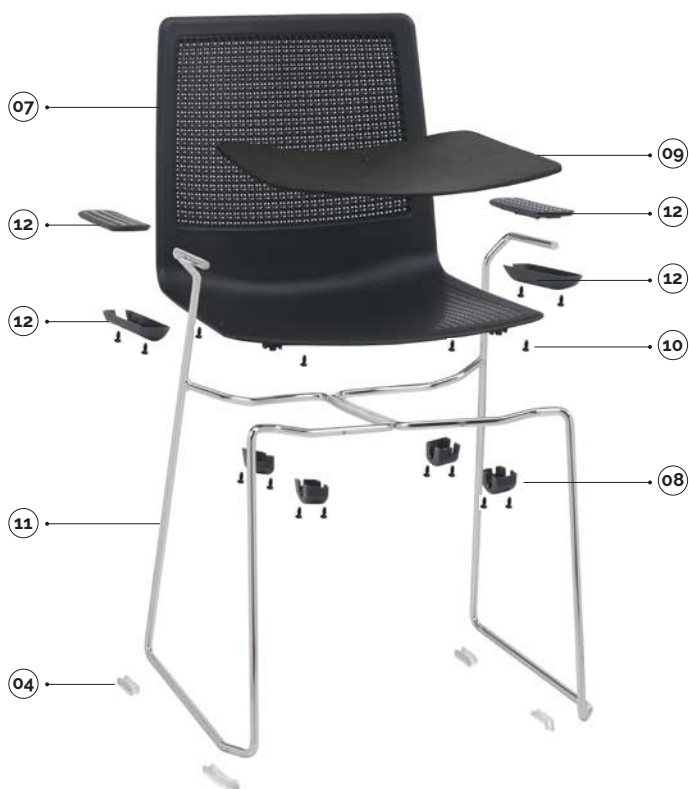

feel

slide w/armrests

- blu/blue ral5014
- arancio/orange ral2003
- nero/black ral9005
- verde/green pantone 7495el
- bianco/white 218
- grigio/grey ral7003
- sabbia/sand ral1019
- rosso/red ral527
- bianco autoestinguente/
  fire retardant white 218

plastic colours

11 feel-telaio a slitta in tondino d.12 con braccioli
feel-slide wire frame d.12 with arms

code	finishing	q.kit	q.pack	a	b	c	kg.x1	vol.x1
113410-058	● cromato/chrome	x1	60	460	530	470	4,50	mc. 0.035

12 feel-coppia braccioli in plastica colorata + viti
feel-pair colored plastic arm + screws

code	finishing	q.kit	q.pack	a	b	kg.x1	vol.x1
131703-062	● nero/black ral9005	x1	20	right + left	200 30	0,16	mc. 0.001

main component sizes

for the components below, see page 42

1. 04 05 06 07 08 09 10

for all colour codes, see page 51

feel-carrello portasedie con accessori nero
feel-trolley for chairs with accessories black

code	finishing	q.kit
110803-329	● nero/black	x1